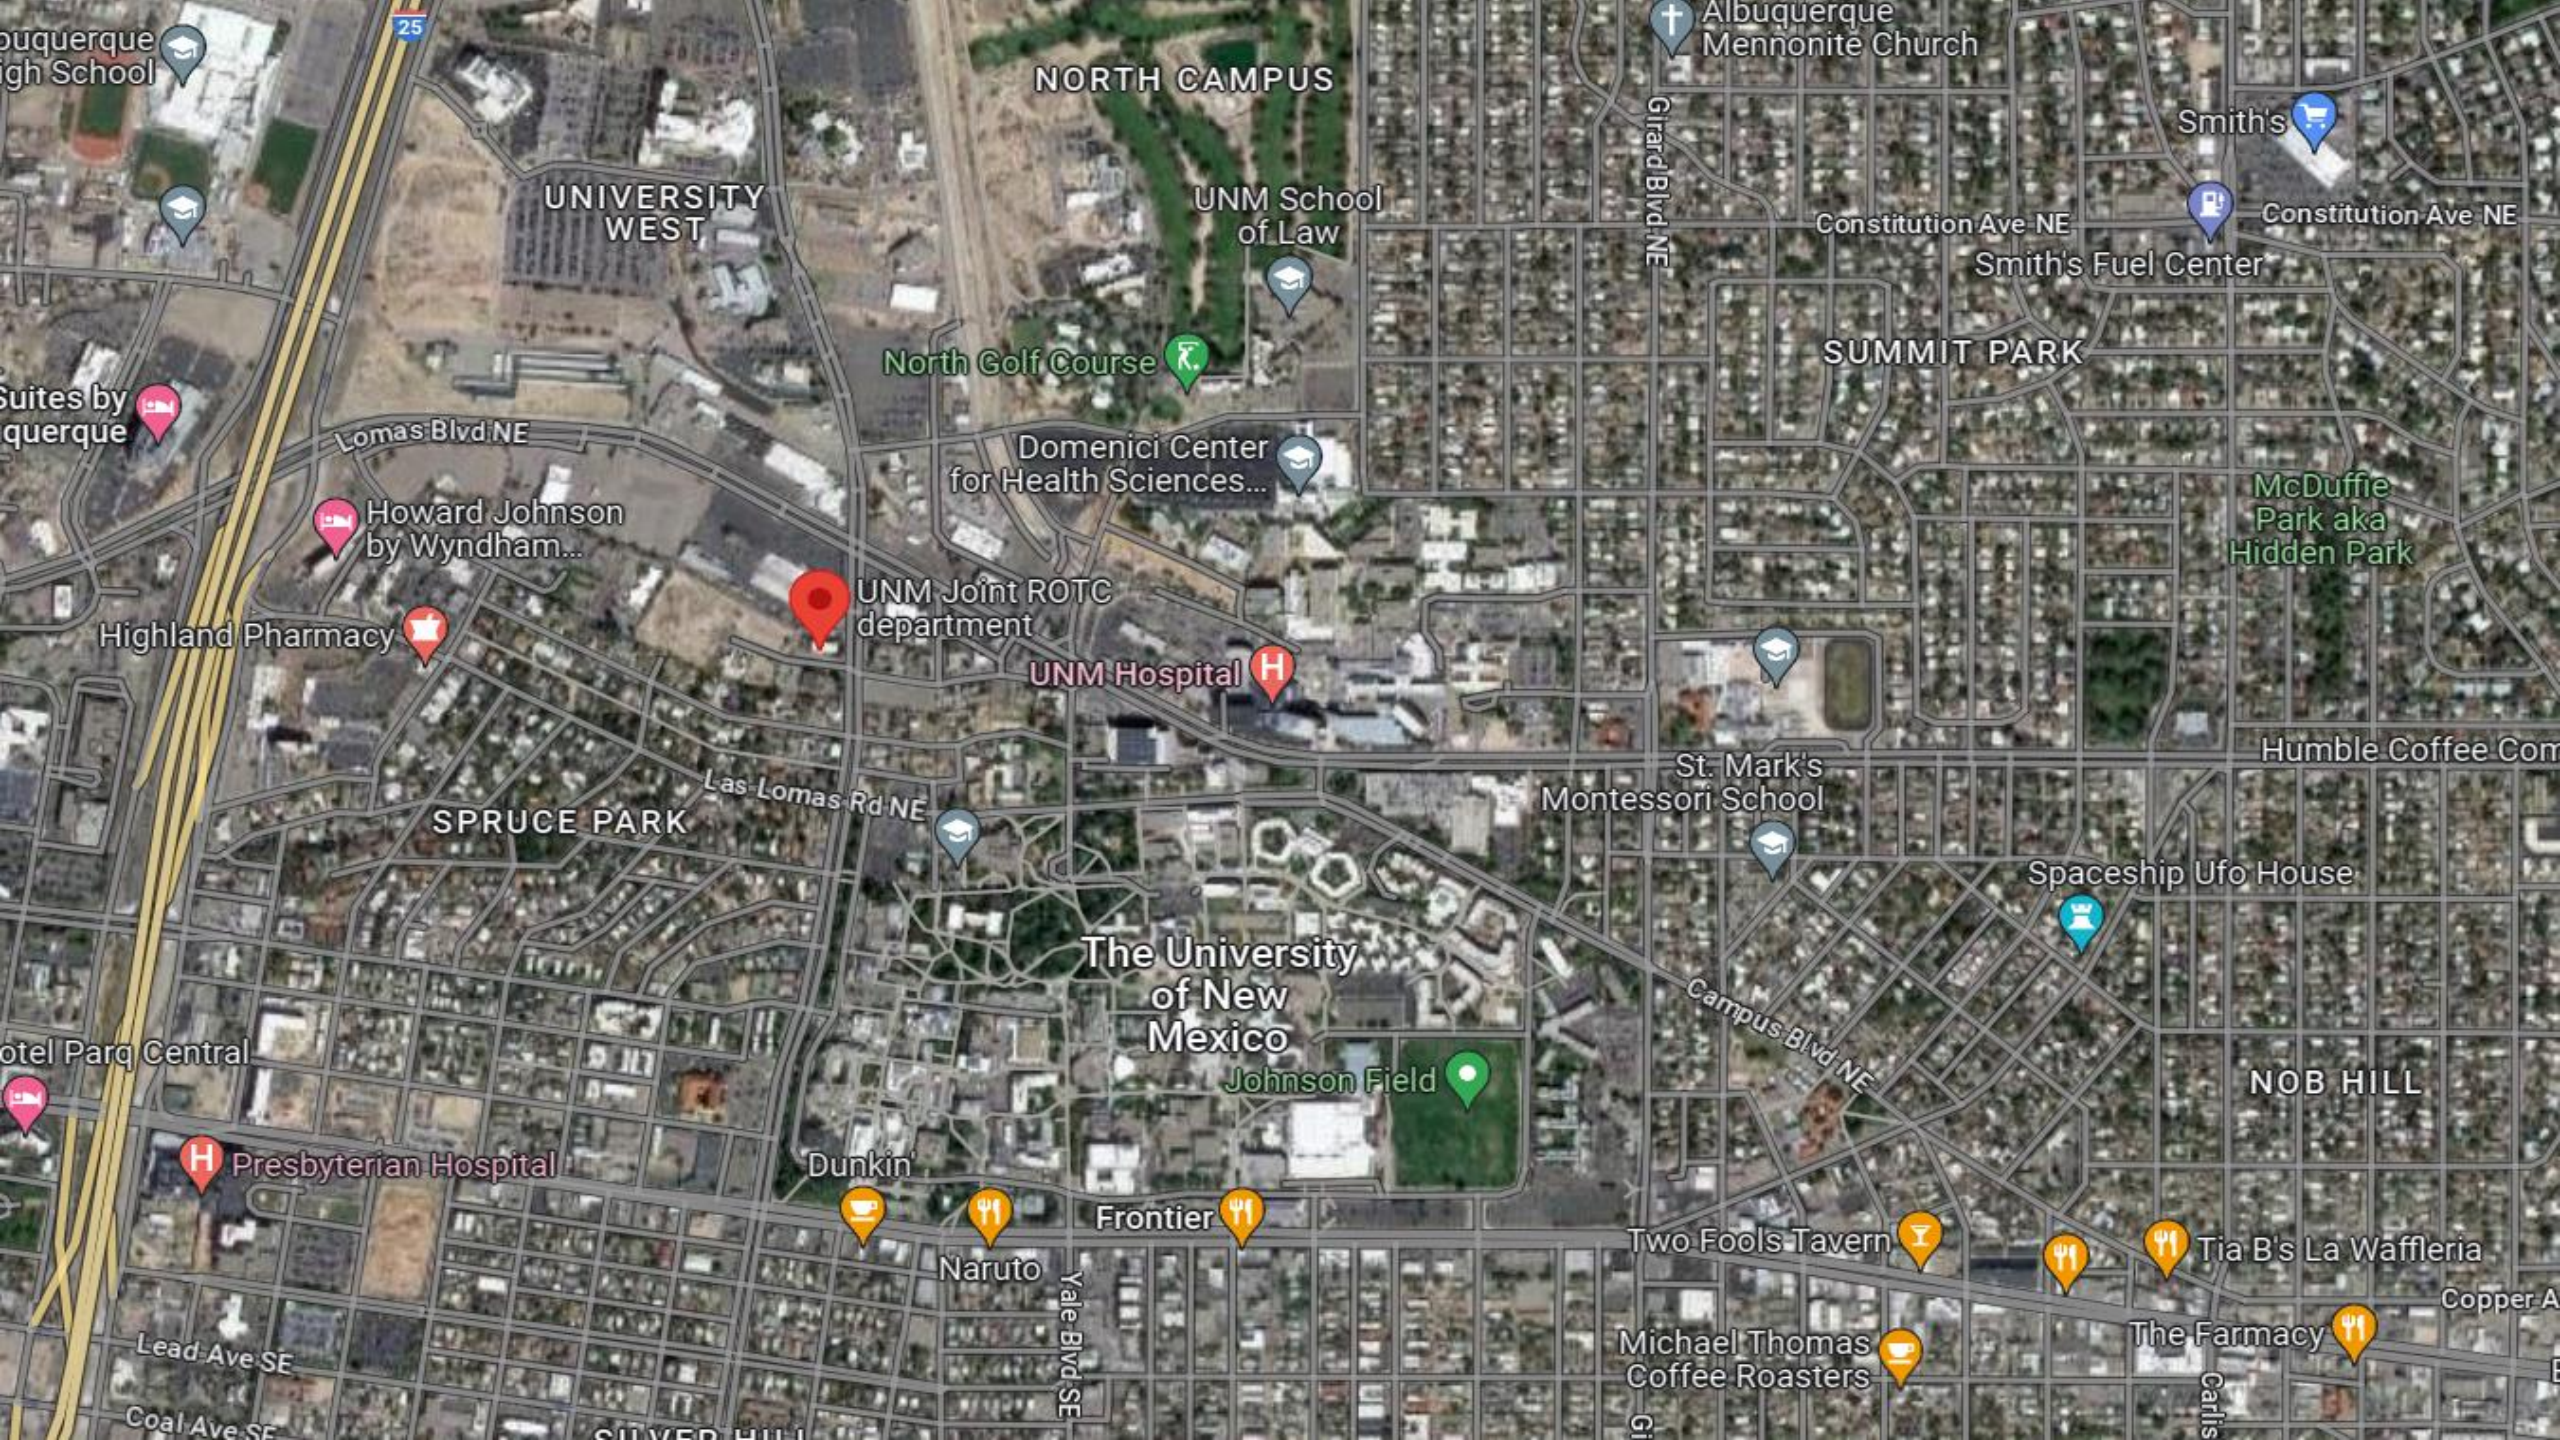

Hotels

Things to do

Transit

Parking

Pharmacies

ATMs

Church In Albuquerque

Google

Constitution Ave NE

Smith's Fuel Center

SUMMIT PARK

North Golf Course

Domenici Center for Health Sciences...

Suites by Albuquerque

Lomas Blvd NE

Howard Johnson by Wyndham...

Spaceship Ufo House

The University of New Mexico

Johnson Field

Hotel Parq Central

Presbyterian Hospital

Dunkin'

Frontier

NOB HILL

Two Fools Tavern

Tia B's La Waffleria

Lead Ave SE

Naruto

Yale Blvd SE

Michael Thomas Coffee Roasters

The Farmacy

Coal Ave SE